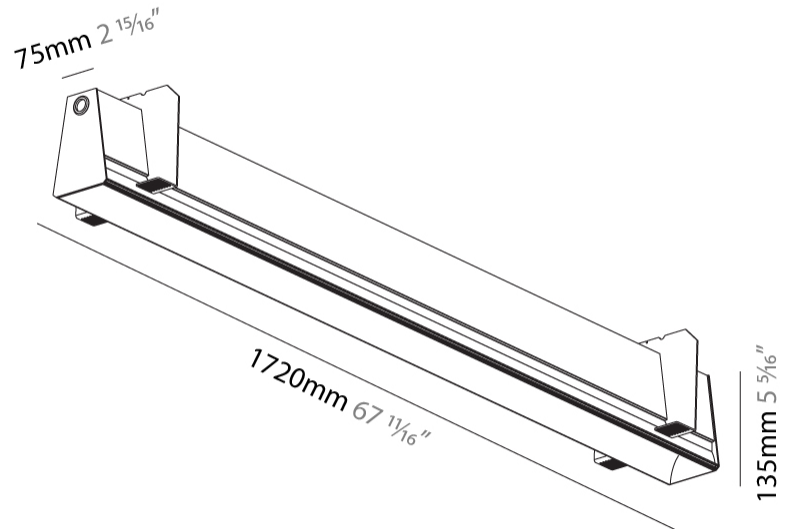

PHYSICAL

Shape: Rectangle
Length (mm): 1720
Length (in): 67 11/16
Width (mm): 75
Width (in): 2 15/16
Height (mm): 135
Height (in): 5 5/16
Ceiling Thickness (mm): 10 / 12.5 / 15
Ceiling Thickness (in): 3/8 or 1/2 or 9/16
Min. Recessing Depth (mm): 170
Min. Recessing Depth (in): 6 11/16
Light Distribution: Direct
Weight (kg): 6.812
Weight (lbs): 14.99
Diffuser: PMMA - Opal
Fixture Finish: SSR / BKV / CWI / CRY / HAB / UFT / ITA / RUA / FTG / MYG / LOD / PUS / FRO / FUP / KIA / POP / BLS / SPG / MEY / GOH / GUM / CHC / COM / ABZ / JAG / OBR / MOS / ROR
Fixture Material: Aluminum
Cut-out Measurements: 1730mm / 68 1/8" x 92mm / 3 5/8"
Upon Request: Unique Sizes Unique Ceiling Thickness

ELECTRICAL

Lamp Type: LED (Zhaga Standard)
Input Wattage (W): 30.4
Total Output Wattage (W): 24 / 19.2 (3500K)
Dimming: 0-10V Dimming / Phase Dimming (120Vac Only)
Driver Included: Yes
Driver Location: Integrated
Driver Type: Constant Current - 120 / 277Vac
Driver Class: Class 2
Input Voltage (V): 120 - 277
Constant Current (MA): 350 / 600 (3500K)

LED

Color Temperature (°K): 3000 / 3500 / 4000
Max. Delivered Lumen (lm): 2050 / 2127 / 2170
CRI: >90 CRI
Lamp Life (hrs): 50000
Upon Request: Special Color Temperature RGB-W Tunable White CRI (no minimum qty) price increase + longer lead time

OPTICAL

RATINGS AND CERTIFICATIONS

Certified By: Certified for North American Standards
IP rating: IP20