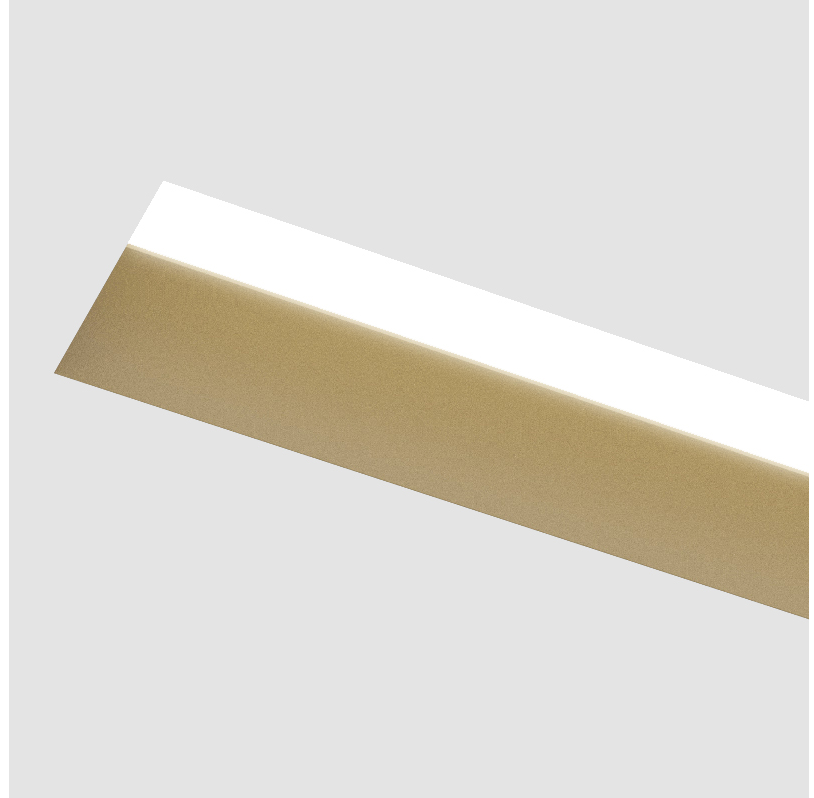

PHYSICAL

Shape: Rectangle
Length (mm): 1720
Length (in): 67 11/16
Width (mm): 75
Width (in): 2 15/16
Height (mm): 135
Height (in): 5 5/16
Ceiling Thickness (mm): 10 / 12.5 / 15
Ceiling Thickness (in): 3/8 or 1/2 or 9/16
Min. Recessing Depth (mm): 170
Min. Recessing Depth (in): 6 11/16
Light Distribution: Direct
Weight (kg): 6.812
Weight (lbs): 14.99
Diffuser: PMMA - Opal
Fixture Finish: SSR / BKV / CWI / CRY / HAB / UFT / ITA / RUA / FTG / MYG / LOD / PUS / FRO / FUP / KIA / POP / BLS / SPG / MEY / GOH / GUM / CHC / COM / ABZ / JAG / OBR / MOS / ROR
Fixture Material: Aluminum
Cut-out Measurements: 1730mm / 68 1/8" x 92mm / 3 5/8"
Upon Request: Unique Sizes Unique Ceiling Thickness

ELECTRICAL

Lamp Type: LED (Zhaga Standard)
Input Wattage (W): 30.4
Total Output Wattage (W): 24 / 19.2 (3500K)
Dimming: 0-10V Dimming / Phase Dimming (120Vac Only)
Driver Included: Yes
Driver Location: Integrated
Driver Type: Constant Current - 120 / 277Vac
Driver Class: Class 2
Input Voltage (V): 120 - 277
Constant Current (MA): 350 / 600 (3500K)

LED

Color Temperature (°K): 3000 / 3500 / 4000
Max. Delivered Lumen (lm): 2050 / 2127 / 2170
CRI: >90 CRI
Lamp Life (hrs): 50000
Upon Request: Special Color Temperature RGB-W Tunable White CRI (no minimum qty) price increase + longer lead time

OPTICAL

RATINGS AND CERTIFICATIONS

Certified By: Certified for North American Standards
IP rating: IP20